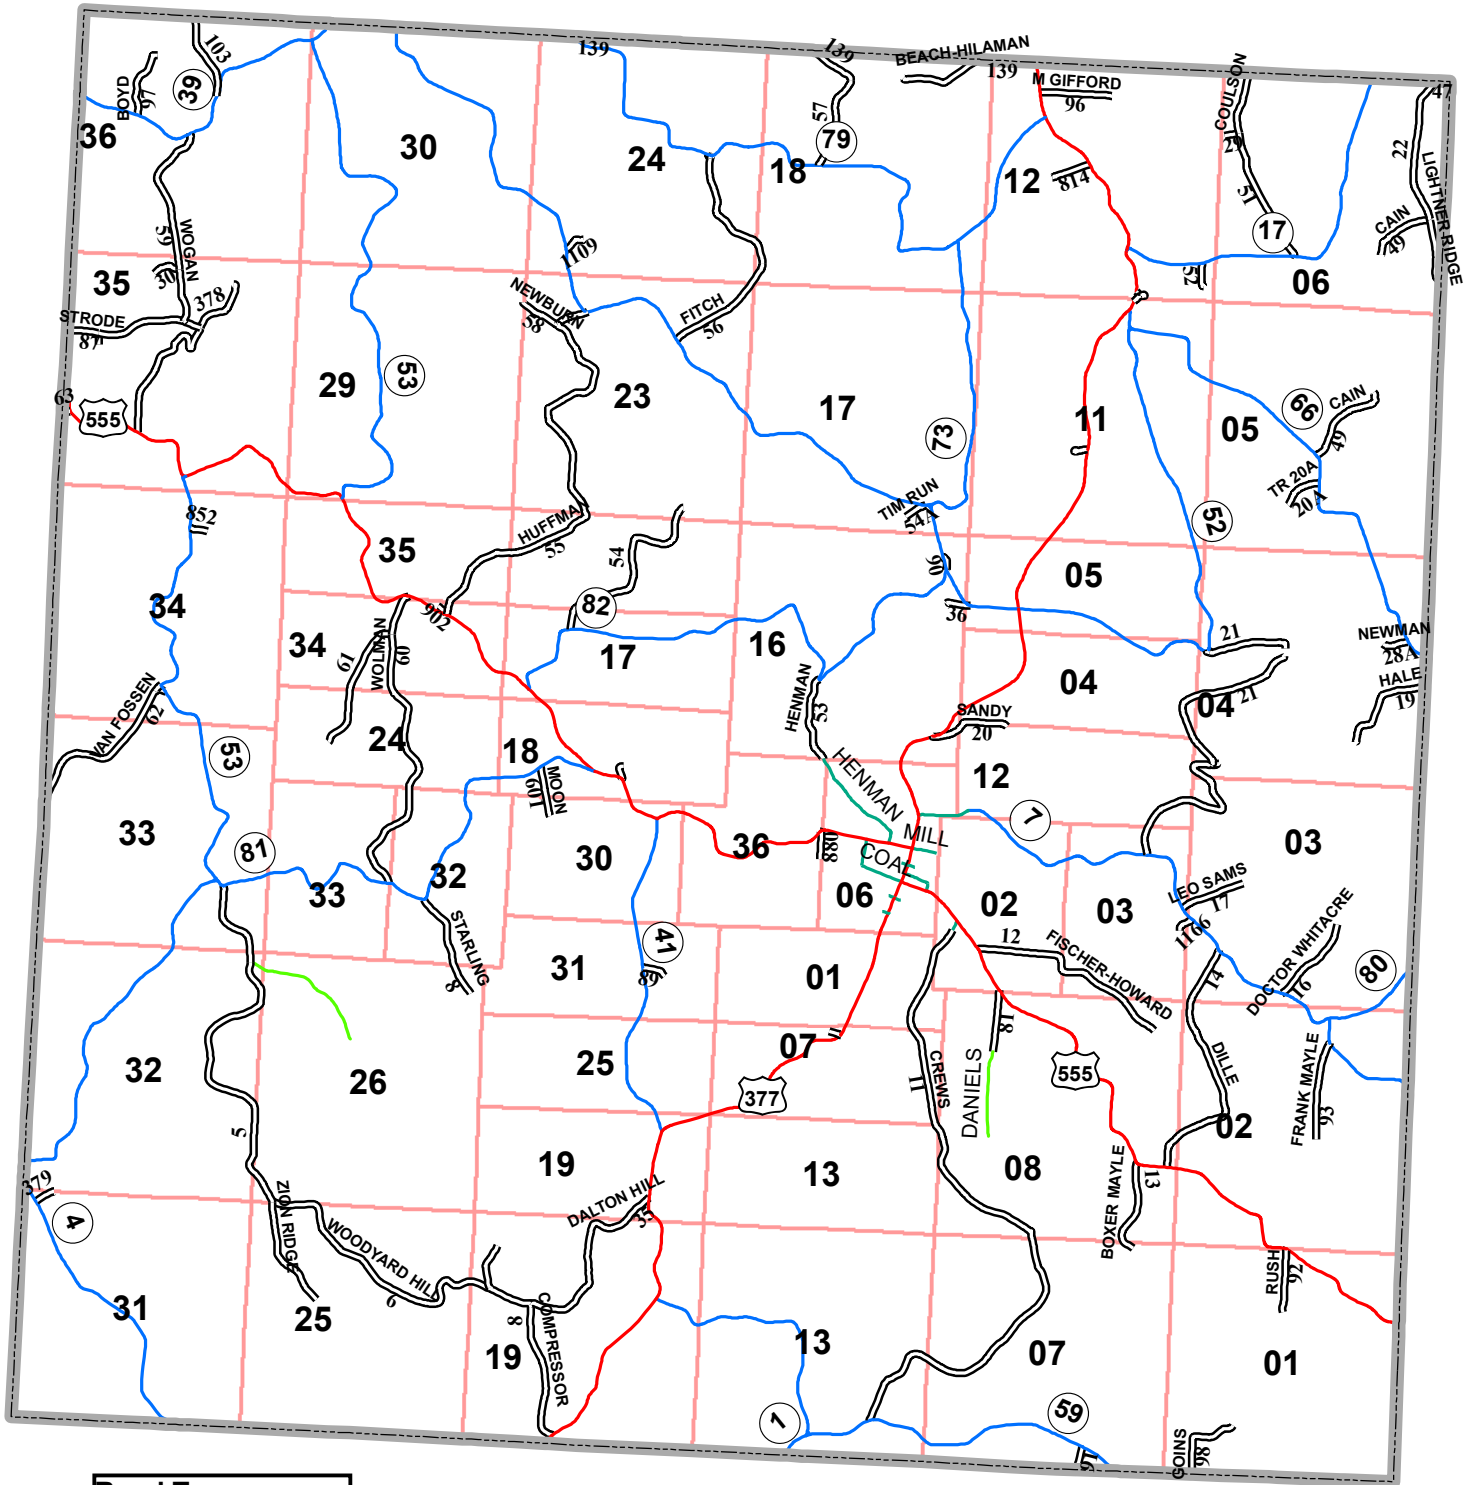

MARION TOWNSHIP

Road Types	
	County Highway
	Municipal Road
	Private Driveway
	State Highway
	Township Road